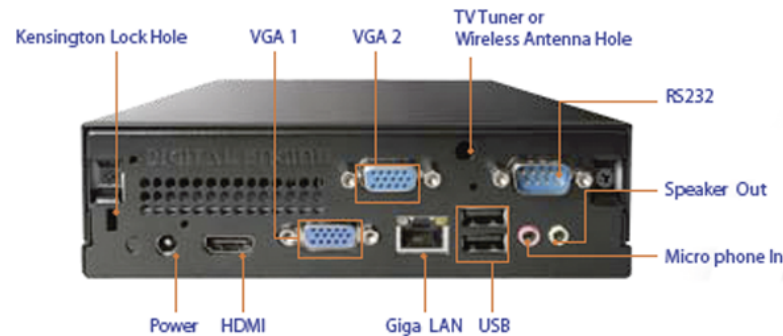

Our MICRO wall-mount system is provided in a specialized chassis that performs well under the extreme demands of digital signage applications. The wall-mount system includes RS-232. Interactive, WiFi, streaming video and Digital TV input are available as options.

### Video & Digital TV Tuner Input

Add Part # MXS-MICRO/CT

Note: Uses one USB port

### WiFi Network Adapter

Add Part # MXS-MICRO/WI

Note: Uses one USB port

### Streaming Video Input

Add Part # MXS-MICRO/ST

Note: Supports RTP, RTSP, UDP