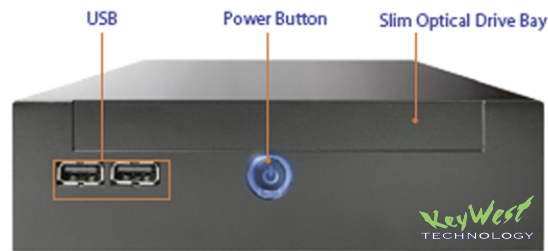

Our MICRO wall-mount system is provided in a specialized chassis that performs well under the extreme demands of digital signage applications. The wall-mount system includes RS-232. Interactive, WiFi, streaming video and Digital TV input are available as options.

### WiFi Network Adapter

Add Part # MXS-MICRO/WI

Note: Uses one USB port

### Streaming Video Input

Add Part # MXS-MICRO/ST

Note: Supports RTP, RTSP, UDP